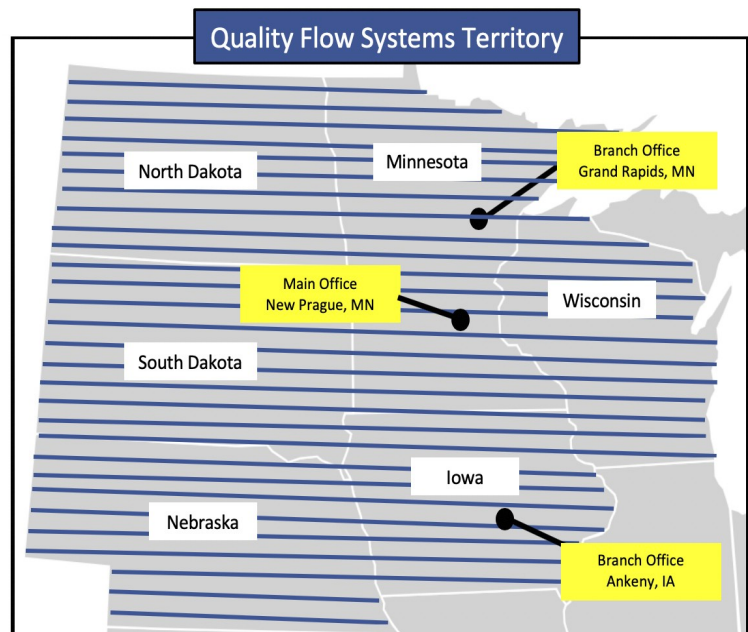

Pat Malay

President/ Sales/ Owner

Kevin Huson

Vice President/ Sales/ Owner

Served Market

Quality Flow Systems proudly serves North and South Dakota, Minnesota, Iowa, Nebraska, and parts of Wisconsin. Our main office is located in New Prague, MN, but QFS maintains a branch office to better serve our customers. As well as, operates a sister company, Quality Flow Iowa, which serves Nebraska and Iowa.

Main Office: New Prague MN

- Handles project Management for QFS territory
- Repair Facilities
- On-site Test Tank / Flow meter
- Welding and Motor rewind machine shop
- Large inventory of parts/ pumps/

Quality Flow Iowa Office: Ankeny, IA

- Sales and service for Nebraska and Iowa

QFS Branch Office: Grand Rapids, MN

- Sales and Service for the Iron Range Area

Minnesota Office: Service / Sales
800 – 6th Street NW
New Prague, MN 56071